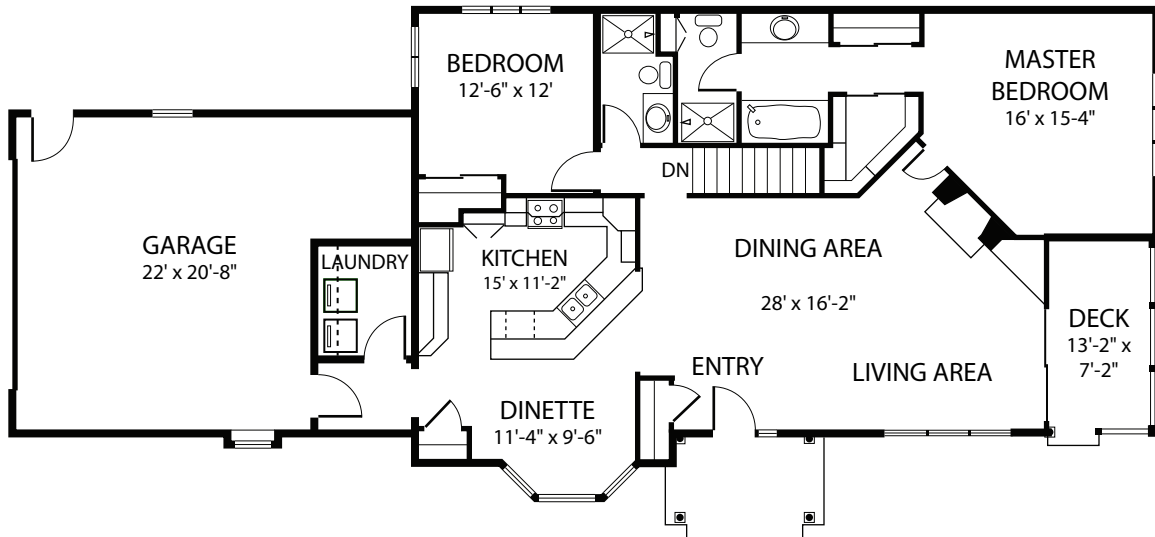

# Prairie Walk Condominiums

Luxury living amidst a nature sanctuary in Menomonee Falls, WI

The Aster Ranch-style 1,600 sq. ft.

- 10' ceiling in living room, dining room
- 10' coffered ceiling master bedroom
- 9' ceiling in kitchen, dinette, and bedroom #2
- Wood-burning fireplace with gas logs, starter and glass doors
- Fireplace accent light
- Ceramic foyer, fireplace surround and hearth
- Ceramic floor in water closet area of master bath
- Plush carpet on 7/16" pad
- No-wax vinyl flooring
- Walk-in closet in master bedroom
- 1st floor utility room with washer and dryer set-up
- Decorator light fixtures