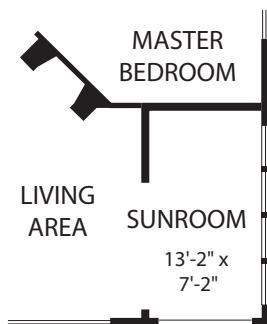

Prairie Walk Condominiums

Luxury living amidst a nature sanctuary in Menomonee Falls, WI

The Aster Ranch-style 1,600 sq. ft.

Finished Basement Options:

BASEMENT PLAN - ALTERNATE FAMILY ROOM

BASEMENT PLAN - ALTERNATE BEDROOM AND FAMILY ROOM

Deck Enclosure Options:

ALTERNATE SUNROOM

ALTERNATE SCREEN PORCH