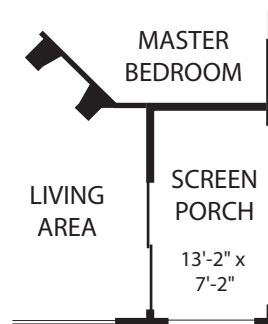

Prairie Walk Condominiums

Luxury living amidst a nature sanctuary in Menomonee Falls, WI

The Aster Ranch-style 1,600 sq. ft.

Finished Basement Options:

BASEMENT PLAN - ALTERNATE FAMILY ROOM

BASEMENT PLAN - ALTERNATE BEDROOM AND FAMILY ROOM

Deck Enclosure Options:

ALTERNATE SUNROOM

ALTERNATE SCREEN PORCH