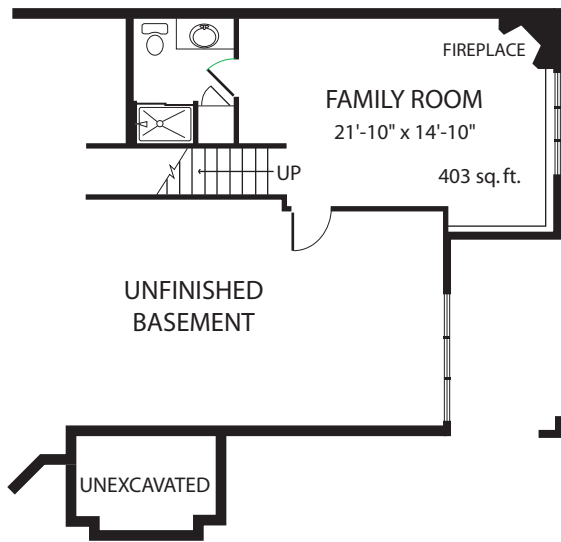

Prairie Walk Condominiums

Luxury living amidst a nature sanctuary in Menomonee Falls, WI

The Aster Ranch-style 1,600 sq. ft.

Finished Basement Options:

BASEMENT PLAN - ALTERNATE FAMILY ROOM

BASEMENT PLAN - ALTERNATE BEDROOM AND FAMILY ROOM

Deck Enclosure Options:

ALTERNATE SUNROOM

ALTERNATE SCREEN PORCH