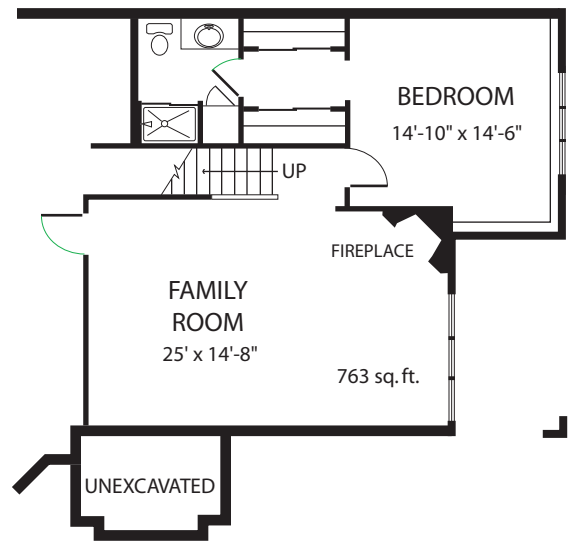

Prairie Walk Condominiums

Luxury living amidst a nature sanctuary in Menomonee Falls, WI

The Aster Ranch-style 1,600 sq. ft.

Finished Basement Options:

BASEMENT PLAN - ALTERNATE FAMILY ROOM

BASEMENT PLAN - ALTERNATE BEDROOM AND FAMILY ROOM

Deck Enclosure Options:

ALTERNATE SUNROOM

ALTERNATE SCREEN PORCH